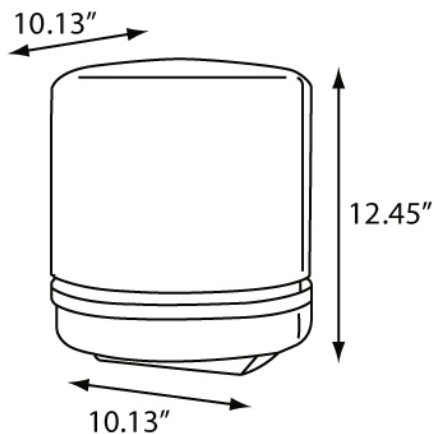

Self-Adjusting Centerpull Towel Dispenser

Product Overview

The TD0255 Self-Adjusting Center Pull Towel Dispenser has a patented dispensing aperture that self-adjusts, preventing wear. It provides reliable, single sheet dispensing from the widest range of towels. It holds most universal center pull towels.

More information and images available online.

MODEL #	COLOR
TD0255-02	BLACK TRANSLUCENT 02

Specifications:  

Dimensions (in)	10.13"w x 12.45"h x 10.13"d
Weight (lb)	2.45 lb
Key Type	1
Capacity	9"W x 9"D Centerpull Towel
Case Pack	2 (1.63 ³)
Pallet Qty	112 units