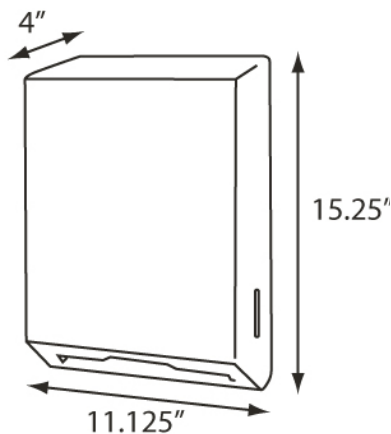

Multi-Fold/C-Fold Towel Dispenser

Product Overview

The Metal Multi-Fold/C-Fold Towel Dispenser is constructed of durable steel with a side window to view paper supply. Provides easy towel removal and reduces multiple dispensing. User touches nothing but the towel they use. A heavy-duty double latch lock helps prevent theft.

Product Features:

- Heavy gauge steel construction
- Side window allows for easy view of low paper
- Sleek modern look
- Can use multi-fold or c-fold towels
- Double latch lock
- ADA Compliant

More information and images available online.

MODEL #	COLOR	
TD0170-13	BRUSHED STEEL	13
TD0170-17	WHITE	17
TD0170-09	BRUSHED STAINLESS	09

Specifications:  

Dimensions (in)	11.125" w x 15.25" h x 4" d
Weight (lb)	4.45 lb
Key Type	1
Capacity	540 Multi-Fold Towels or 350 C-Fold Towels
Case Pack	6 (2.97 ³)
Pallet Qty	180 units