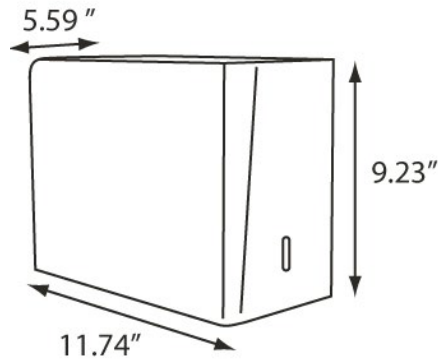

**Singlefold Towel Dispenser**

**Product Overview**

The TD0091 Singlefold Towel Dispenser is constructed from durable steel in a white finish. It is easy to load, and holds approximately 450 sheets. Easy towel removal ensures one towel per pull and user touches nothing but the towel they use. A heavy-duty 2 prong long helps prevent theft and waste. Unit features a side view window of paper supply. Uses any universal singlefold towel.

**Product Features:**

- Ensures one towel per pull
- Easy towel removal
- Durable steel construction
- Easy to load
- Holds approximately 450 towels
- ADA Compliant

More information and images available online.

MODEL #	COLOR	
TD0091-17	WHITE	17

**Specifications:**  

Dimensions (in)	11.74" w x 9.23" h x 5.59" d
Weight (lb)	4.40 lb
Key Type	1
Capacity	450 Single Fold Towels
Case Pack	6 (2.76 <sup>3</sup> )
Pallet Qty	192 units