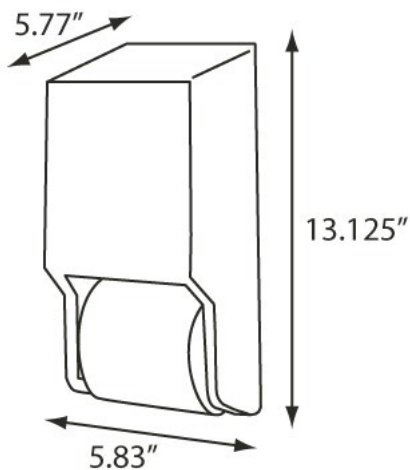

Stainless Two-Roll Standard Tissue Dispenser

Product Overview

The Standard Double Roll Tissue Dispenser features a sleek stainless steel finish that will fit nicely into any restrooms decor. Fits two standard toilet tissue rolls with a minimum 1-1/2" core. Design allows user to completely use one roll before transferring to the next.

Product Features:

- Sleek stainless steel finish for a modern look
- Holds two standard toilet tissue rolls
- Heavy duty lock to prevent theft and vandalism
- Heavy gauge steel construction

More information and images available online.

MODEL #	COLOR
RD0325-09	BRUSHED STAINLESS 09

Specifications:

Dimensions (in)	5.83"w x 13.125"h x 5.83"d
Weight (lb)	3.30 lb
Key Type	1
Capacity	Two Standard Tissue Rolls
Case Pack	6 (2.28 ³)
Pallet Qty	210 units