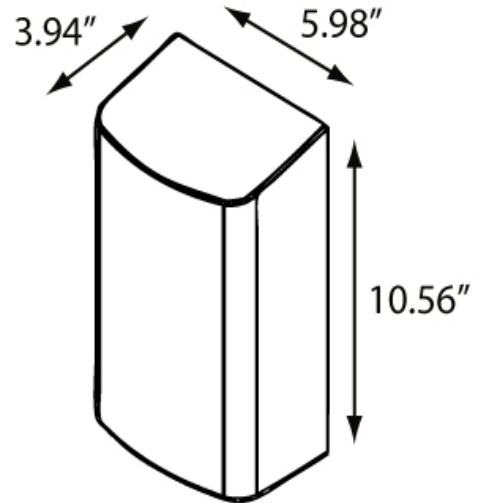

MOUNTING HEIGHTS

from bottom of dryer to the finished floor

Men	50"
Women	47"
Children (4-7)	35"
Children (8-10)	39"
Children (11-13)	43"
Children (14-16)	47"
Disabled	40"

DIMENSIONS & WEIGHT

Width: 5.98"

Height: 10.56"

Depth: 3.94"

Weight: 8.4 lbs

Email: info@palmerfixture.com

Palmer Fixture
PO BOX 10887
Green Bay, WI 54307

To Order Call: 224-654-6500 www.UNOCLEAN.com V11.2019