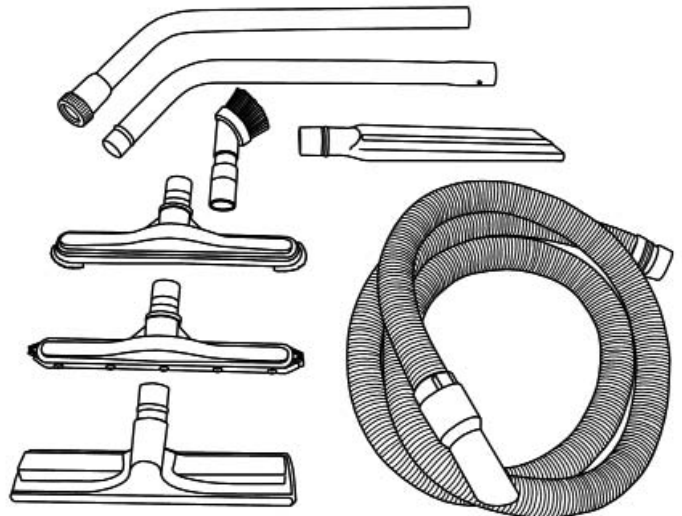

PULLMAN-HOLT

REPLACEMENT PARTS LIST

Save for future reference

45-20SV Squeegee Vacuum

Motorhead Assembly

Ref.	Part No.	Description	Qty
1	B160644	Top Handle	1
2	B701881	Switch	1
3	B160645	Power Head Outlet	1
4	B160646	Screw 4.8 x 15mm	8
5	B160647	Dome	1
6	B160648	Terminal Strip	1
7	B701892	Screw 2.9 x 19mm	3
8	B701893	Cord Restraint	1
9	B160649	Rubber Strain Relief	1
10	B701894	Cord Set 16/3-50'	1
11	B702390	Screw 4.8 x 19mm	6
12	B160650	Blower Chamber	1
13	B701897	Motor Cooling Gasket	1
14	B701896	Top Motor Adaptor	1
15	B701898	Motor Housing Gasket	2
16	B527297	Motor 120 volt	1
17	B701883	Foam	1
18	B701900	Can Cap	1
19	B701901	Gasket Can Cap	1

TANK ASSEMBLY

Ref.	Part No.	Description	Qty	Ref.	Part No.	Description	Qty
1	B260899	20 Gallon Tank	1	10	B260905	Axle Mounting Screw	2
2	B100464	Clamp	2	11	B260906	Washer	2
3	B700191	Stainless Steel Screw	4	12	B260907	Caster Mounting Bolt	2
4	B701889	Hose Inlet w/Gasket	1	13	B260880	Caster Complete	2
5	B260900	Wheel Retainer	2	14	B260879	Drain Hose Assembly	1
6	B260901	Wheel Retainer Screw	2	15	B260911	Nut M5	2
7	B260881	Wheel	2	16	B910068	Washer	4
8	B260903	Wheel Bearing	2	17	B932635	Nut 10-24	4
9	B260904	Axle	1				

Filter Assembly

Ref.	Part No.	Description	Qty
1	B703054	Float	1
2	B701885	Filter Ring	1
3	B160646	Screw 4.8 x 15mm	2
4	B701903	Float Cage	1
5	B703966	Mesh Secondary Filter	1
6	B701904	Cloth Filter	1

Tool Kit

Part No.	Description	Qty
B521007	5' Two-piece Wand	1
B702361	10' Crushproof Hose w Ends	1
B000394	2" Dusting Brush	1
B701615	17" Crevice Tool	1
B527095	Floor Brush Tool	1
B527094	Squeegee Tool	1
B160566	Floor/Carpet Tool	1