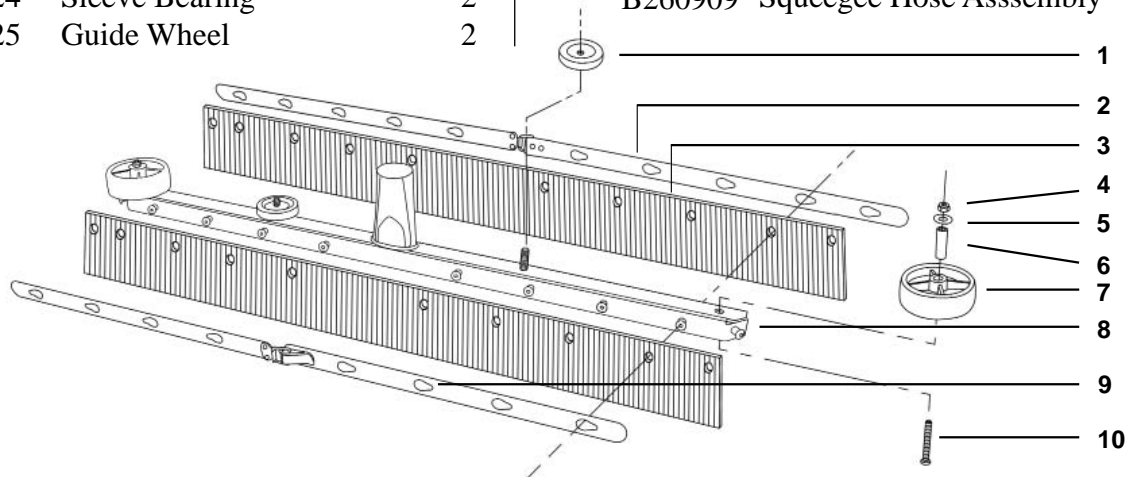

Squeegee Assembly

Ref.	Part No.	Description	Qty	Ref.	Part No.	Description	Qty
1	B260918	Squeegee Mounting Knob	2	8	B260926	Squeegee Frame	1
2	B260920	Squeegee Retainer Rear	1	9	B260927	Squeegee Retainer Front	1
3	B260878	Squeegee Blade (set of 2)	1	10	B260928	Screw	2
4	B260914	Nut	2				
5	B260923	Washer	2				
6	B260924	Sleeve Bearing	2		<i>NOT SHOWN</i>		
7	B260925	Guide Wheel	2		B260909	Squeegee Hose Assembly	1