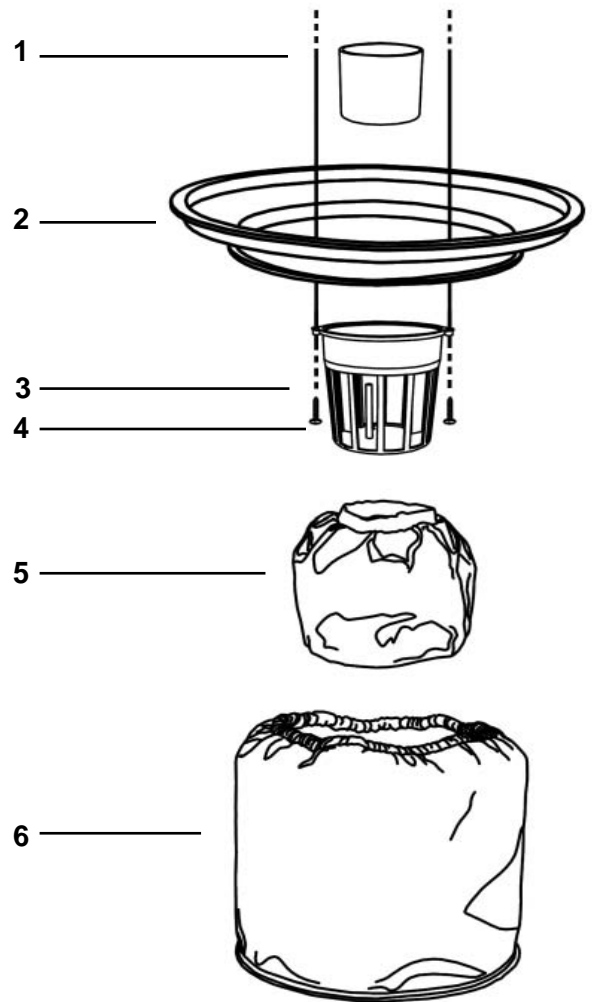

PULLMAN-HOLT

REPLACEMENT PARTS LIST

Save for future reference

45-20SV Squeegee Vacuum

Motorhead Assembly

Ref.	Part No.	Description	Qty
1	B160644	Top Handle	1
2	B701881	Switch	1
3	B160645	Power Head Outlet	1
4	B160646	Screw 4.8 x 15mm	8
5	B160647	Dome	1
6	B160648	Terminal Strip	1
7	B701892	Screw 2.9 x 19mm	3
8	B701893	Cord Restraint	1
9	B160649	Rubber Strain Relief	1
10	B701894	Cord Set 16/3-50'	1
11	B702390	Screw 4.8 x 19mm	6
12	B160650	Blower Chamber	1
13	B701897	Motor Cooling Gasket	1
14	B701896	Top Motor Adaptor	1
15	B701898	Motor Housing Gasket	2
16	B527297	Motor 120 volt	1
17	B701883	Foam	1
18	B701900	Can Cap	1
19	B701901	Gasket Can Cap	1

TANK ASSEMBLY

Ref.	Part No.	Description	Qty	Ref.	Part No.	Description	Qty
1	B260899	20 Gallon Tank	1	10	B260905	Axle Mounting Screw	2
2	B100464	Clamp	2	11	B260906	Washer	2
3	B700191	Stainless Steel Screw	4	12	B260907	Caster Mounting Bolt	2
4	B701889	Hose Inlet w/Gasket	1	13	B260880	Caster Complete	2
5	B260900	Wheel Retainer	2	14	B260879	Drain Hose Assembly	1
6	B260901	Wheel Retainer Screw	2	15	B260911	Nut M5	2
7	B260881	Wheel	2	16	B910068	Washer	4
8	B260903	Wheel Bearing	2	17	B932635	Nut 10-24	4
9	B260904	Axle	1				

Filter Assembly

Ref.	Part No.	Description	Qty
1	B703054	Float	1
2	B701885	Filter Ring	1
3	B160646	Screw 4.8 x 15mm	2
4	B701903	Float Cage	1
5	B703966	Mesh Secondary Filter	1
6	B701904	Cloth Filter	1

Tool Kit

Squeegee Mount Assembly

Ref.	Part No.	Description	Qty
1	B260910	Can Mount	1
2	B260906	Flat Washer	2
3	B260912	Mounting Screw	2
4	B260913	Pivot Screw	1
5	B260914	Nut	1
6	B260915	Foot Pedal	1
7	B260916	Squeegee Mounting Arm	1
8	B260917	Spring	1