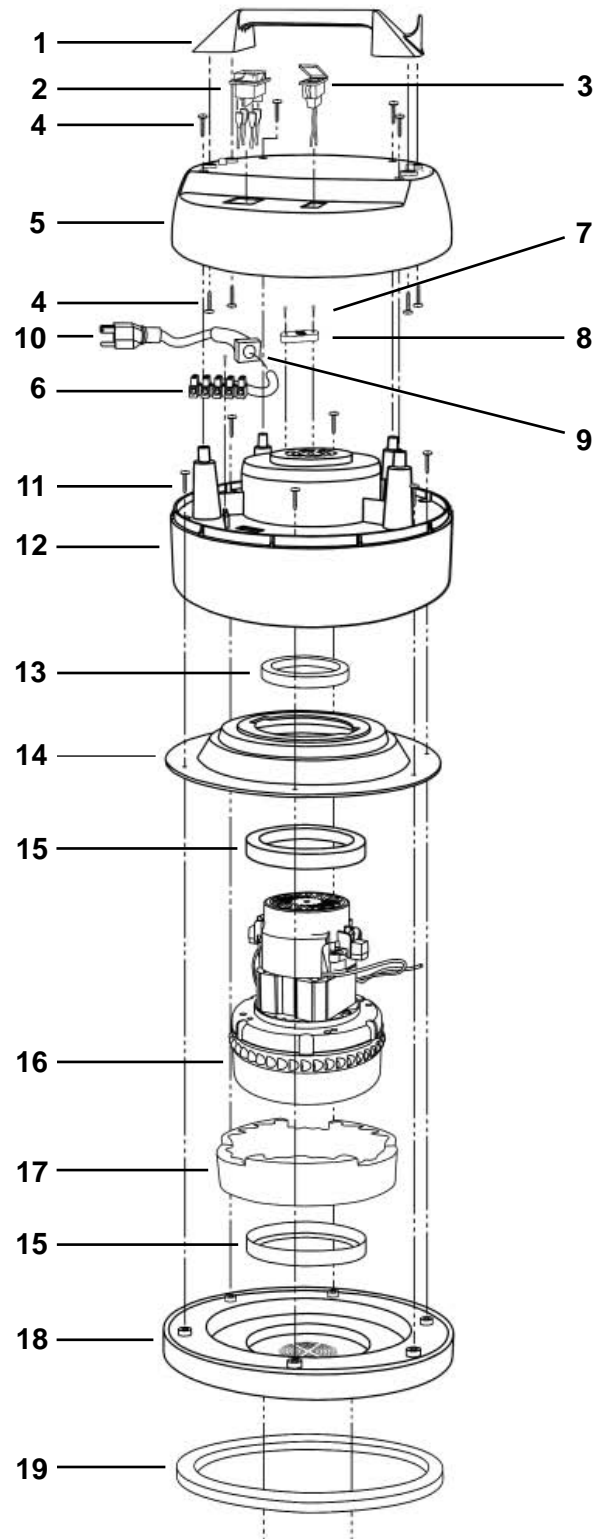

PULLMAN-HOLT

REPLACEMENT PARTS LIST

Save for future reference

45-20SV Squeegee Vacuum

Motorhead Assembly

Ref.	Part No.	Description	Qty
1	B160644	Top Handle	1
2	B701881	Switch	1
3	B160645	Power Head Outlet	1
4	B160646	Screw 4.8 x 15mm	8
5	B160647	Dome	1
6	B160648	Terminal Strip	1
7	B701892	Screw 2.9 x 19mm	3
8	B701893	Cord Restraint	1
9	B160649	Rubber Strain Relief	1
10	B701894	Cord Set 16/3-50'	1
11	B702390	Screw 4.8 x 19mm	6
12	B160650	Blower Chamber	1
13	B701897	Motor Cooling Gasket	1
14	B701896	Top Motor Adaptor	1
15	B701898	Motor Housing Gasket	2
16	B527297	Motor 120 volt	1
17	B701883	Foam	1
18	B701900	Can Cap	1
19	B701901	Gasket Can Cap	1

TANK ASSEMBLY

Ref.	Part No.	Description	Qty	Ref.	Part No.	Description	Qty
1	B260899	20 Gallon Tank	1	10	B260905	Axle Mounting Screw	2
2	B100464	Clamp	2	11	B260906	Washer	2
3	B700191	Stainless Steel Screw	4	12	B260907	Caster Mounting Bolt	2
4	B701889	Hose Inlet w/Gasket	1	13	B260880	Caster Complete	2
5	B260900	Wheel Retainer	2	14	B260879	Drain Hose Assembly	1
6	B260901	Wheel Retainer Screw	2	15	B260911	Nut M5	2
7	B260881	Wheel	2	16	B910068	Washer	4
8	B260903	Wheel Bearing	2	17	B932635	Nut 10-24	4
9	B260904	Axle	1				

Squeegee Mount Assembly

Ref.	Part No.	Description	Qty
1	B260910	Can Mount	1
2	B260906	Flat Washer	2
3	B260912	Mounting Screw	2
4	B260913	Pivot Screw	1
5	B260914	Nut	1
6	B260915	Foot Pedal	1
7	B260916	Squeegee Mounting Arm	1
8	B260917	Spring	1

Squeegee Assembly

Ref.	Part No.	Description	Qty	Ref.	Part No.	Description	Qty
1	B260918	Squeegee Mounting Knob	2	8	B260926	Squeegee Frame	1
2	B260920	Squeegee Retainer Rear	1	9	B260927	Squeegee Retainer Front	1
3	B260878	Squeegee Blade (set of 2)	1	10	B260928	Screw	2
4	B260914	Nut	2				
5	B260923	Washer	2				
6	B260924	Sleeve Bearing	2		<i>NOT SHOWN</i>		
7	B260925	Guide Wheel	2		B260909	Squeegee Hose Assembly	1