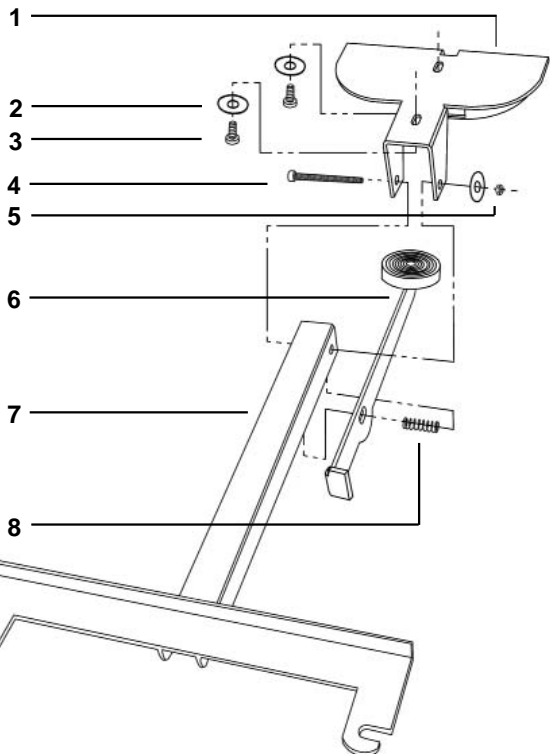

Squeegee Mount Assembly