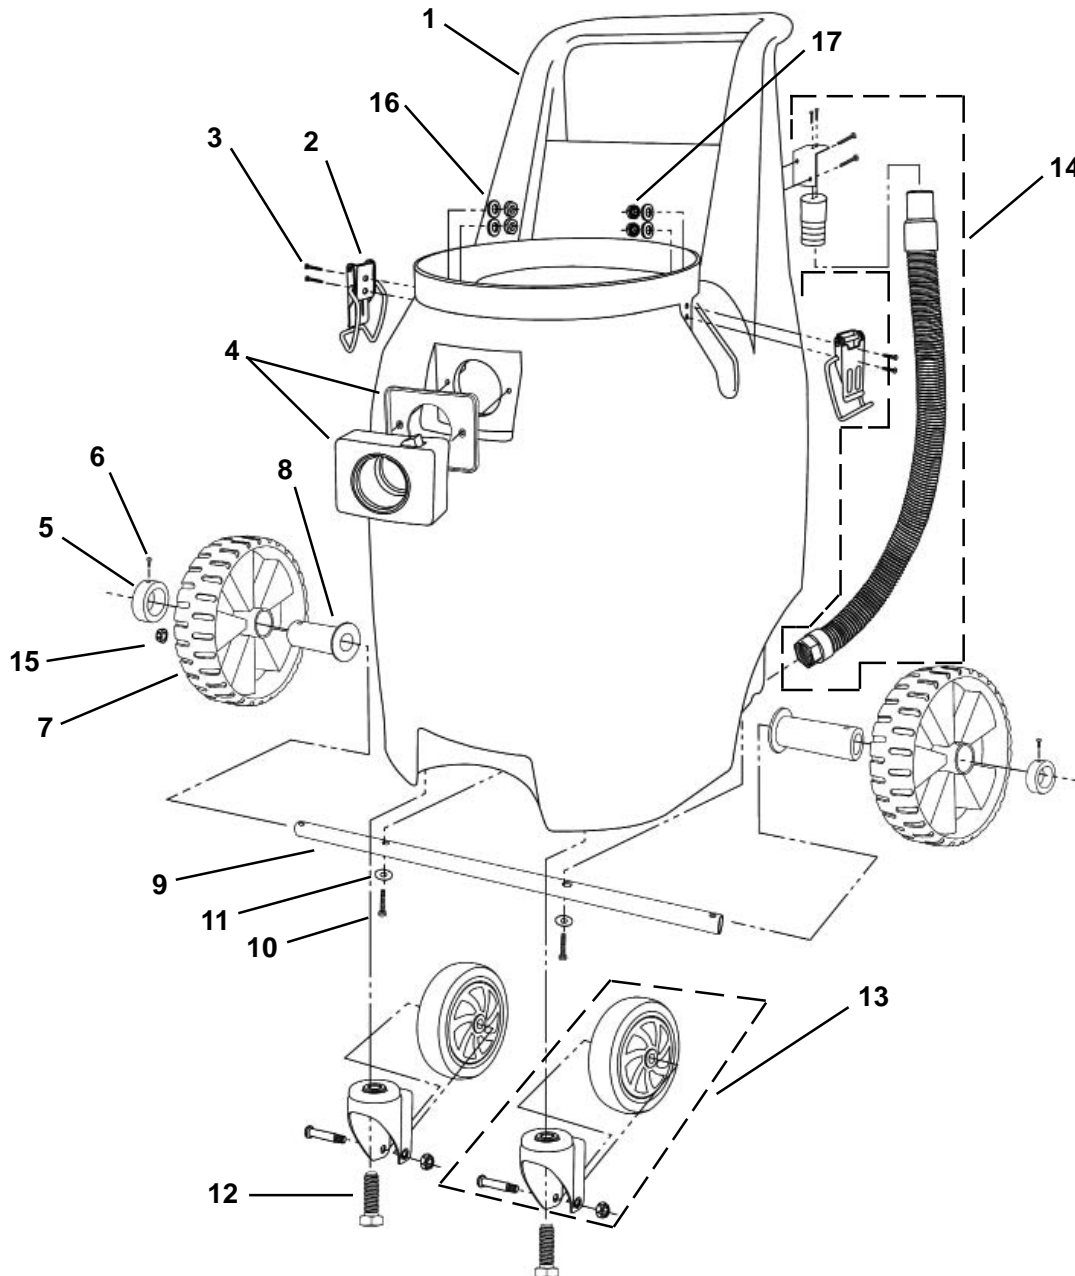

PULLMAN-HOLT

REPLACEMENT PARTS LIST

Save for future reference

45-20SV Squeegee Vacuum

Motorhead Assembly

Ref.	Part No.	Description	Qty
1	B160644	Top Handle	1
2	B701881	Switch	1
3	B160645	Power Head Outlet	1
4	B160646	Screw 4.8 x 15mm	8
5	B160647	Dome	1
6	B160648	Terminal Strip	1
7	B701892	Screw 2.9 x 19mm	3
8	B701893	Cord Restraint	1
9	B160649	Rubber Strain Relief	1
10	B701894	Cord Set 16/3-50'	1
11	B702390	Screw 4.8 x 19mm	6
12	B160650	Blower Chamber	1
13	B701897	Motor Cooling Gasket	1
14	B701896	Top Motor Adaptor	1
15	B701898	Motor Housing Gasket	2
16	B527297	Motor 120 volt	1
17	B701883	Foam	1
18	B701900	Can Cap	1
19	B701901	Gasket Can Cap	1

TANK ASSEMBLY

Ref.	Part No.	Description	Qty	Ref.	Part No.	Description	Qty
1	B260899	20 Gallon Tank	1	10	B260905	Axle Mounting Screw	2
2	B100464	Clamp	2	11	B260906	Washer	2
3	B700191	Stainless Steel Screw	4	12	B260907	Caster Mounting Bolt	2
4	B701889	Hose Inlet w/Gasket	1	13	B260880	Caster Complete	2
5	B260900	Wheel Retainer	2	14	B260879	Drain Hose Assembly	1
6	B260901	Wheel Retainer Screw	2	15	B260911	Nut M5	2
7	B260881	Wheel	2	16	B910068	Washer	4
8	B260903	Wheel Bearing	2	17	B932635	Nut 10-24	4
9	B260904	Axle	1				

Filter Assembly

Ref.	Part No.	Description	Qty
1	B703054	Float	1
2	B701885	Filter Ring	1
3	B160646	Screw 4.8 x 15mm	2
4	B701903	Float Cage	1
5	B703966	Mesh Secondary Filter	1
6	B701904	Cloth Filter	1

Tool Kit

Squeegee Mount Assembly

Ref.	Part No.	Description	Qty
1	B260910	Can Mount	1
2	B260906	Flat Washer	2
3	B260912	Mounting Screw	2
4	B260913	Pivot Screw	1
5	B260914	Nut	1
6	B260915	Foot Pedal	1
7	B260916	Squeegee Mounting Arm	1
8	B260917	Spring	1